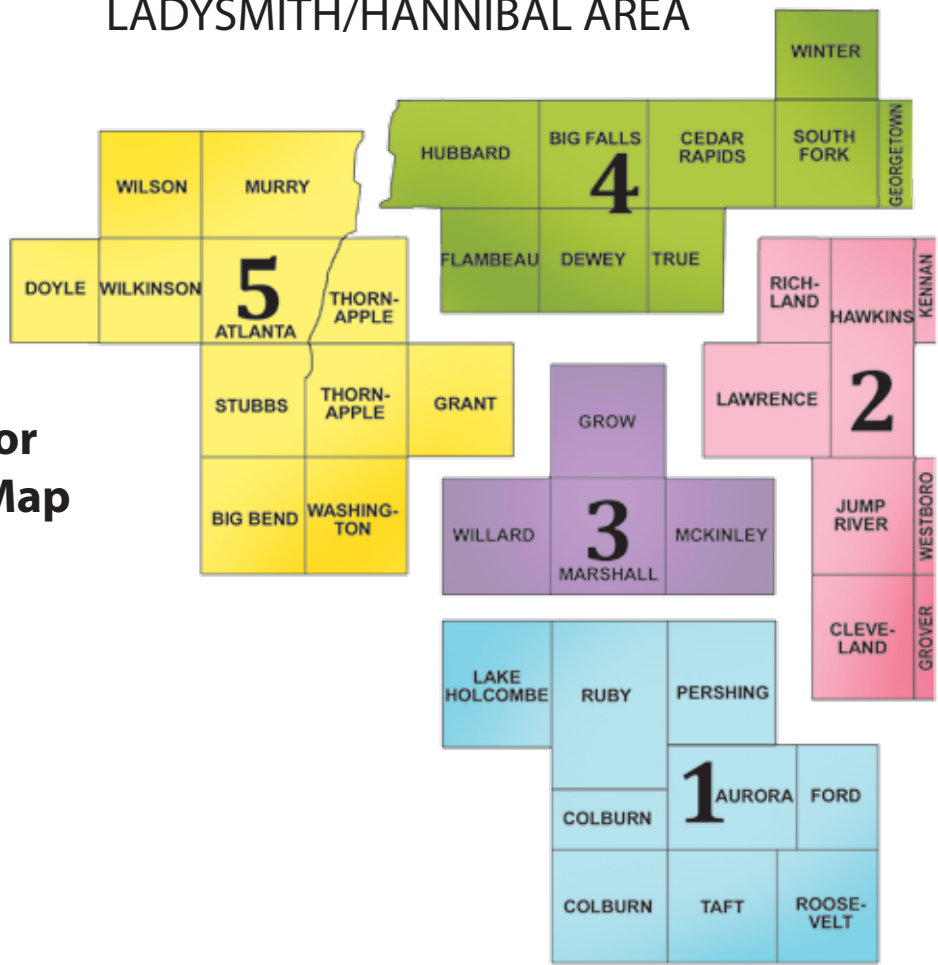

## LADYSMITH/HANNIBAL AREA

### District Count for Current District Map

- District 1 – 881
- District 2 – 865
- District 3 – 705
- District 4 – 971
- District 5 – 883
- District 6 – 796
- District 7 – 1,143
- District 8 – 1,105
- District 9 – 1,154

*District Counts as of 11/1/19*

## HAYWARD AREA